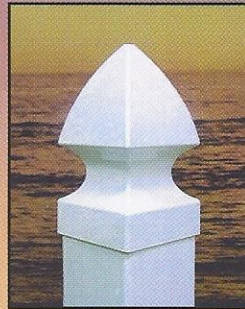

Finalize Your Vinyl Fence With More Than Just A Flat Post Cap

Standard Post Caps

Colors Available:

External Flat Cap

White: 3 1/2", 4" or 5"
Tan: 4" or 5"
Pebblestone: 4" or 5"

French Gothic Cap

White: 3 1/2", 4" or 5"
Tan: 4" or 5"
Pebblestone: 5"

Ball Cap

White: 4" or 5"
Tan: 4" or 5"
Pebblestone: 5"

Specialty & Customized Post Caps